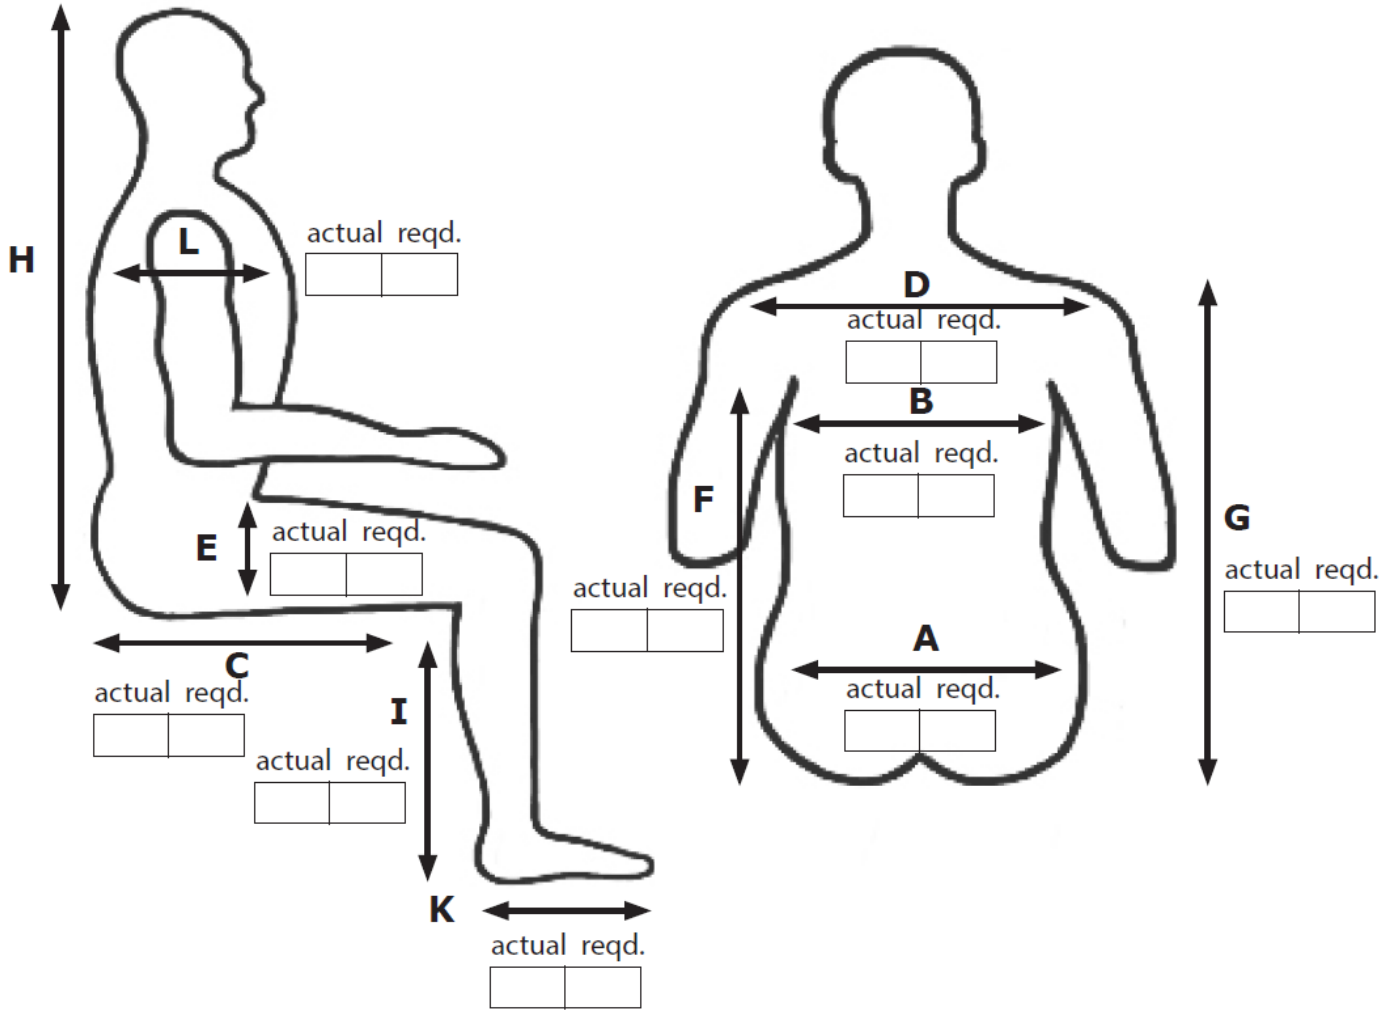

actual reqd.

Measurement Chart

	actual	reqd.		actual	reqd.		actual	reqd.
A= Seat width			F= Height seat-arpit			K= Foot length		
B= Chest width			G= Height seat-shoulder			L= Depth of chest		
C= Seat depth			H= Height seat-top of head			Seat-back-angle		
D= Shoulder width			I= Lower leg length			Knee angle		
E= Armrest height			J= Width of system			Chest circumference		

System dimensions